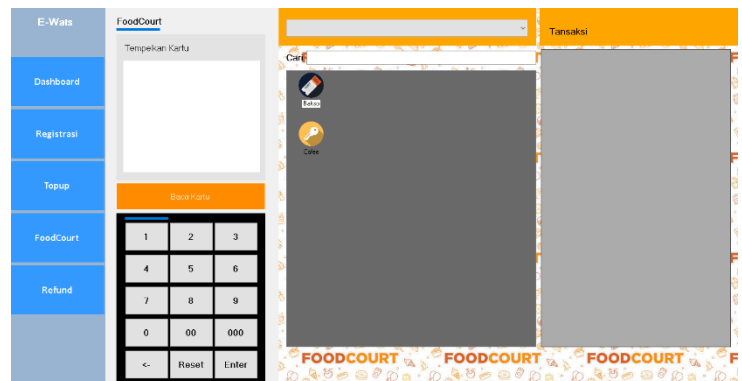

Foodcourt

RECOMENDED HARDWARE

Tripod Trunstile Gate

Gelang RFID

POS System